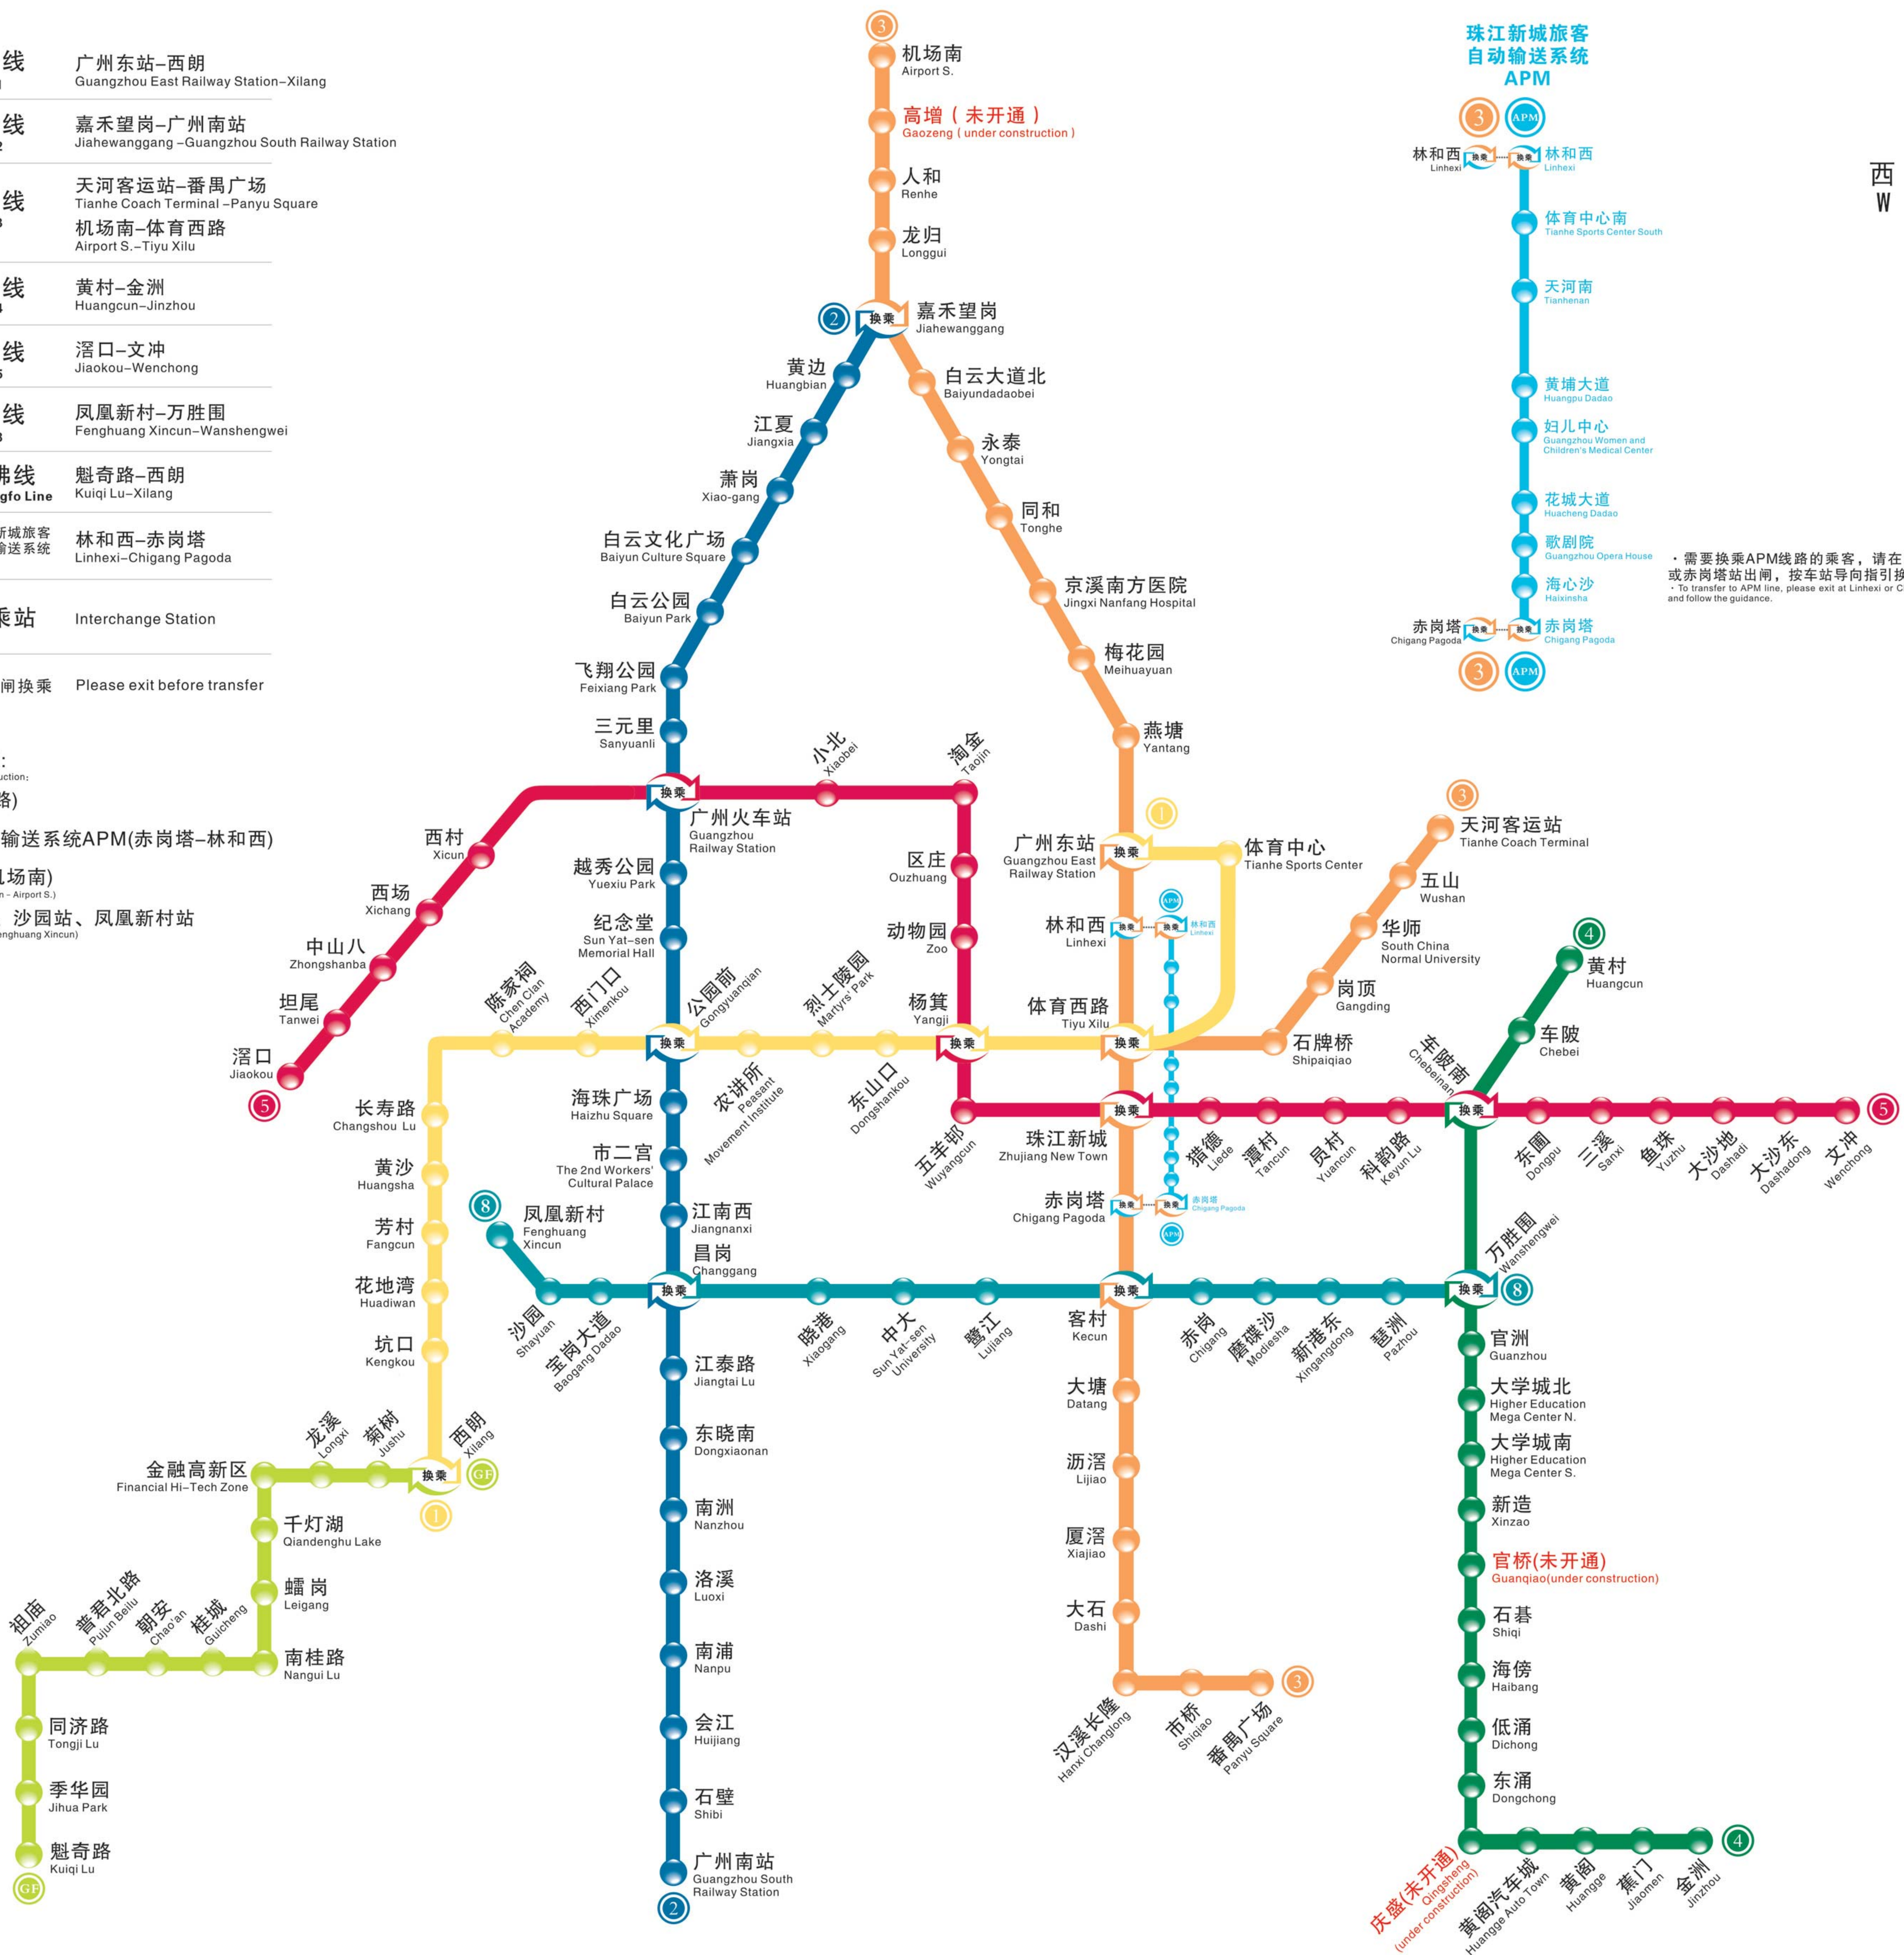

-  **1号线**
Line 1 广州东站-西朗
Guangzhou East Railway Station-Xilang
-  **2号线**
Line 2 嘉禾望岗-广州南站
Jiahewanggang-Guangzhou South Railway Station
-  **3号线**
Line 3 天河客运站-番禺广场
Tianhe Coach Terminal-Panyu Square
机场南-体育西路
Airport S.-Tiyu Xilu
-  **4号线**
Line 4 黄村-金洲
Huangcun-Jinzhou
-  **5号线**
Line 5 滘口-文冲
Jiaokou-Wenchong
-  **8号线**
Line 8 凤凰新村-万胜围
Fenghuang Xincun-Wanshengwei
-  **广佛线**
Guangfo Line 魁奇路-西朗
Kuiqi Lu-Xilang
-  **珠江新城旅客自动输送系统**
APM 林和西-赤岗塔
Linhexi-Chigang Pagoda
-  **换乘站**
Interchange Station
-  **需出闸换乘**
Please exit before transfer

以下线路尚未开通:
The following lines are under construction:

- 广佛线(西朗-魁奇路)**
Guangfo Line (Xilang-Kuiqi Lu)
- 珠江新城旅客自动输送系统APM(赤岗塔-林和西)**
APM Line (Chigang Pagoda - Linhexi)
- 3号线(广州东站-机场南)**
Line 3 (Guangzhou East Railway Station - Airport S.)
- 8号线(宝岗大道站、沙园站、凤凰新村站)**
Line 8 (Baogang Dadao, Shayuan, Fenghuang Xincun)

· 需要换乘APM线路的乘客, 请在三号线林和西站或赤岗塔站出闸, 按车站导向指引换乘。
· To transfer to APM line, please exit at Linhexi or Chigang Pagoda of Line 3 and follow the guidance.